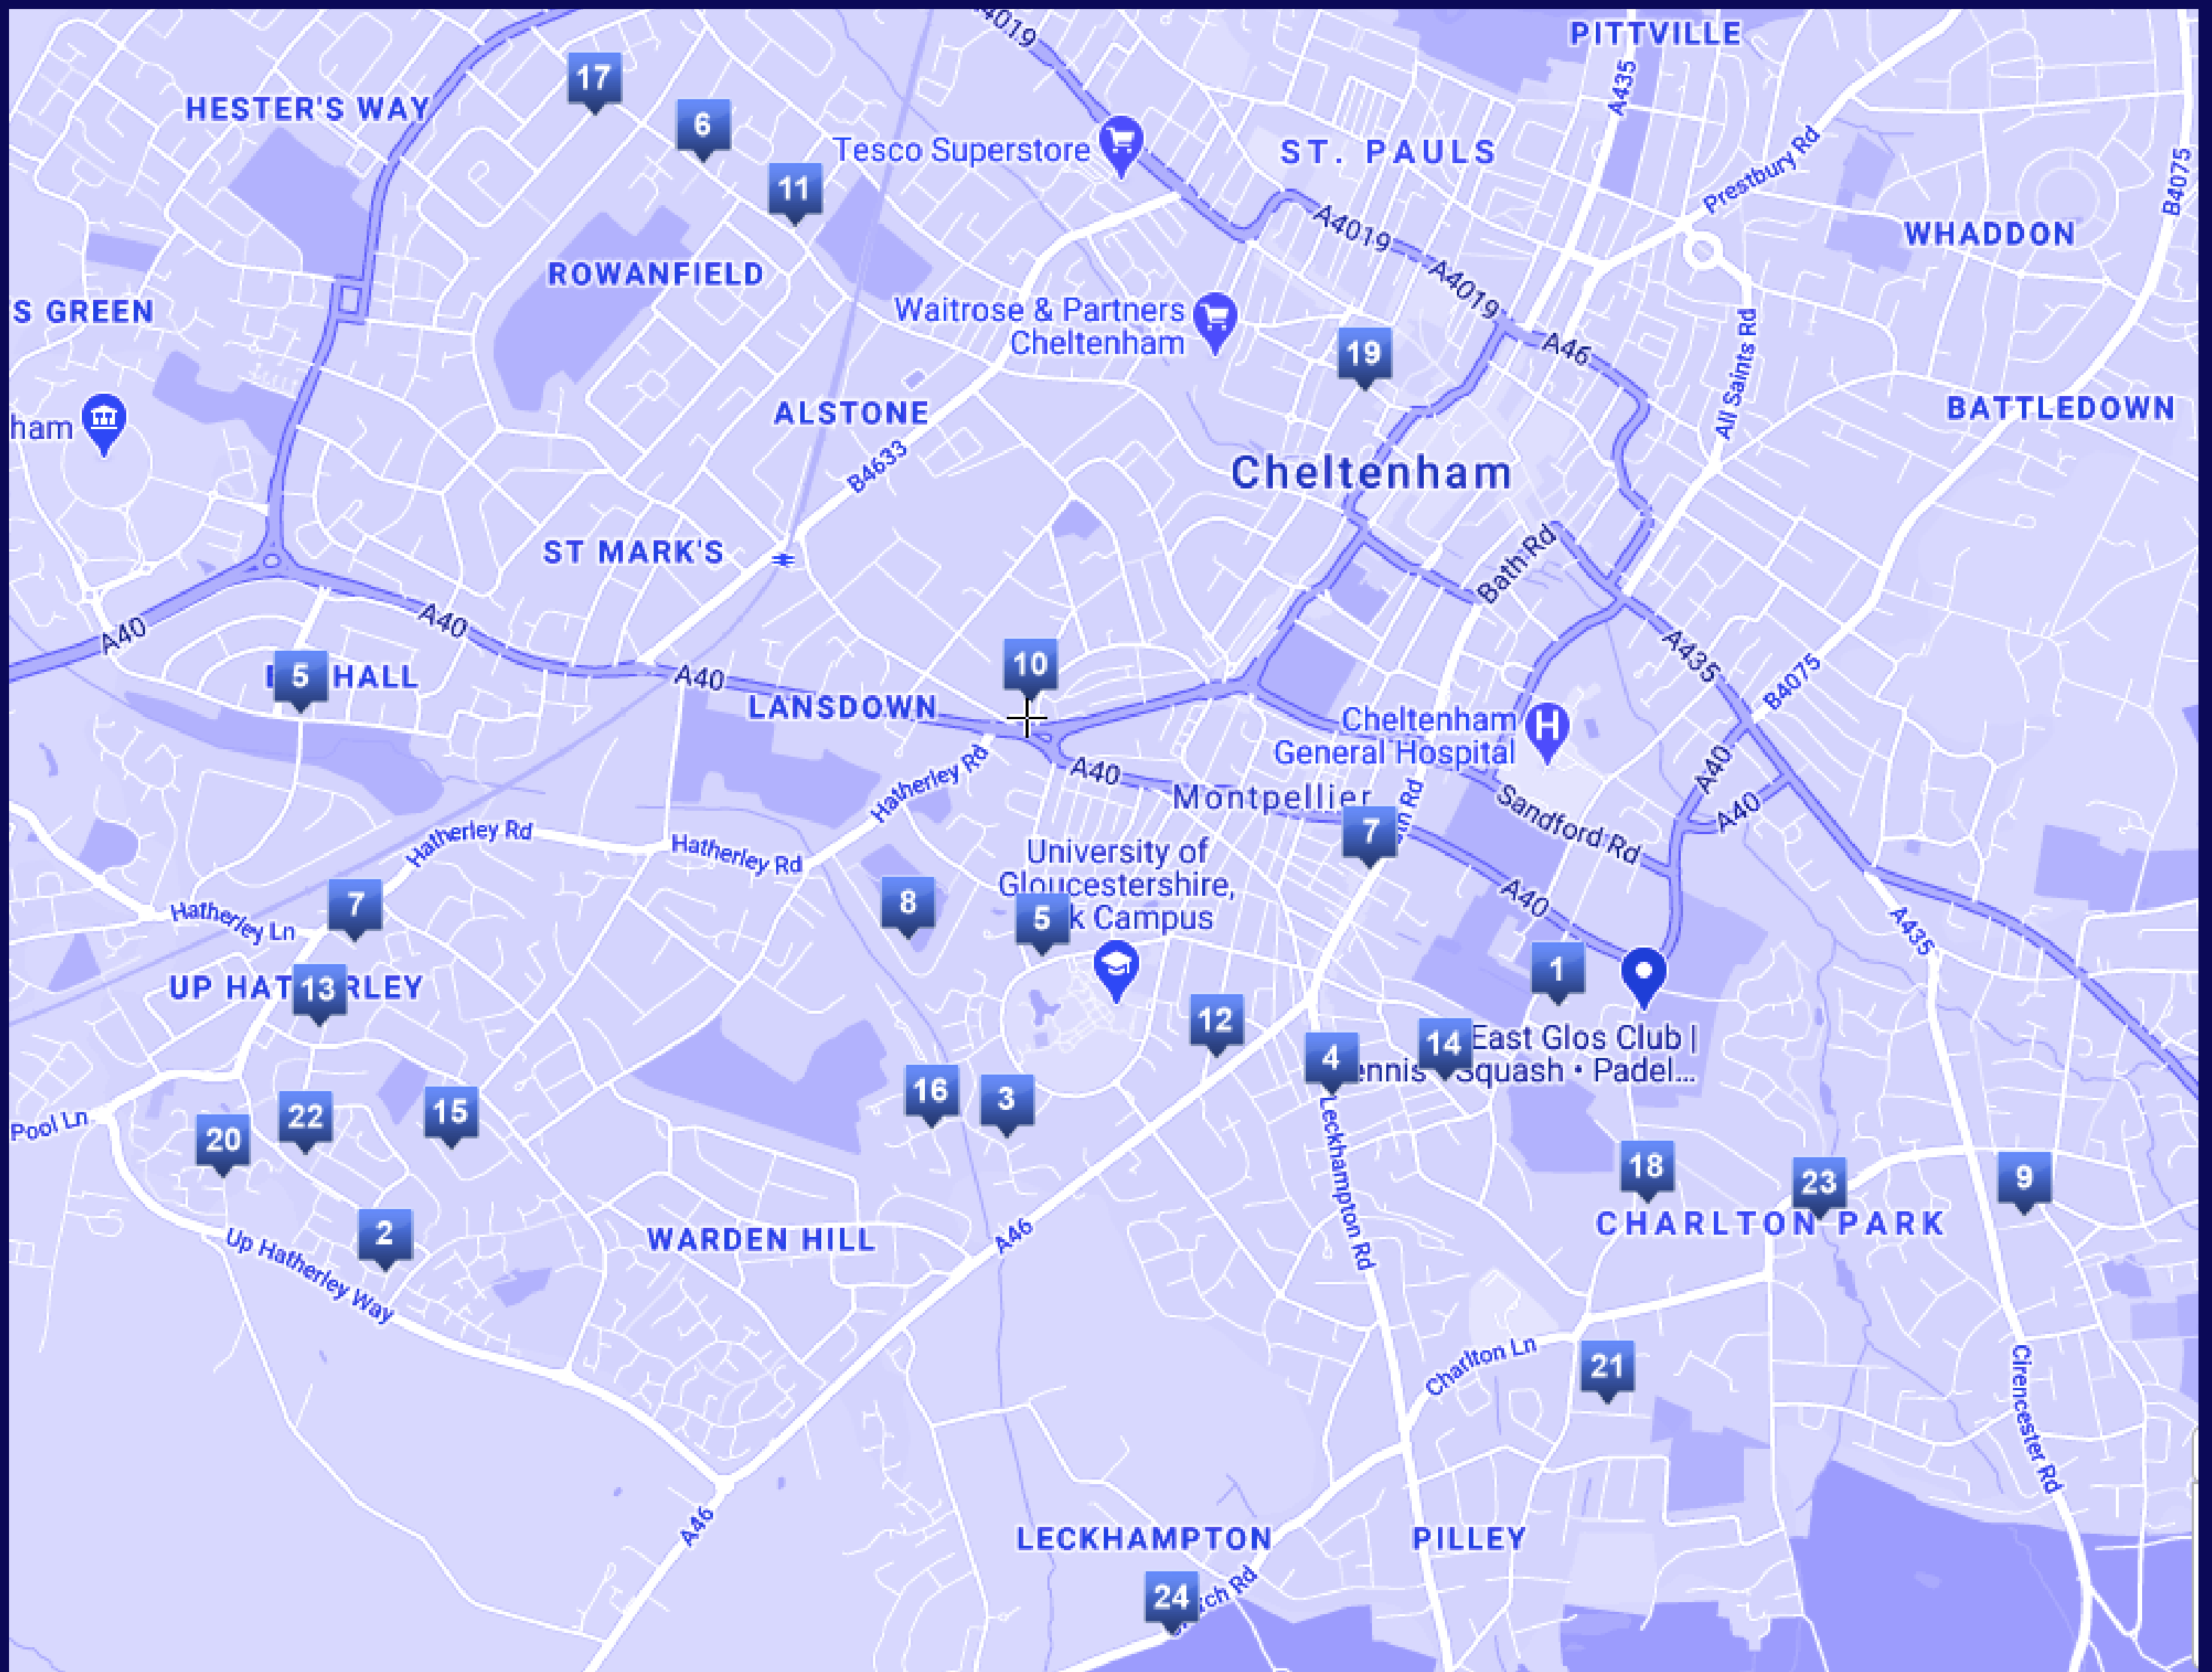

ADVENT WINDOWS 2020

Every evening in advent, a new window will light up somewhere in Cheltenham. Can you find them all?

#cheltadvent #comfortandjoy cnc.church/christmas

ROAD CLUES

1st Whitecross sq

2nd Haslette Way

3rd Merestones Drive

4th Leckhampton rd

5th Bibury rd and The Park

6th Alstone lane

7th Rippendale Close and Bath rd

8th Bourneside rd

9th Gladstone Road

10th Texaco roundabout

11th Alstone lane

12th Painswick rd

13th Glamorgan rd

14th Fairfield Parade

15th Broad oak way

16th Merestones Drive

17th Alstone lane

18th Old Bath rd

19th St Matthews Clarence st

20th Chargrove lane

21st Pilford Ave

22nd Greatfield Lane

23rd Withyholt Park

24th St Peters Leckhampton